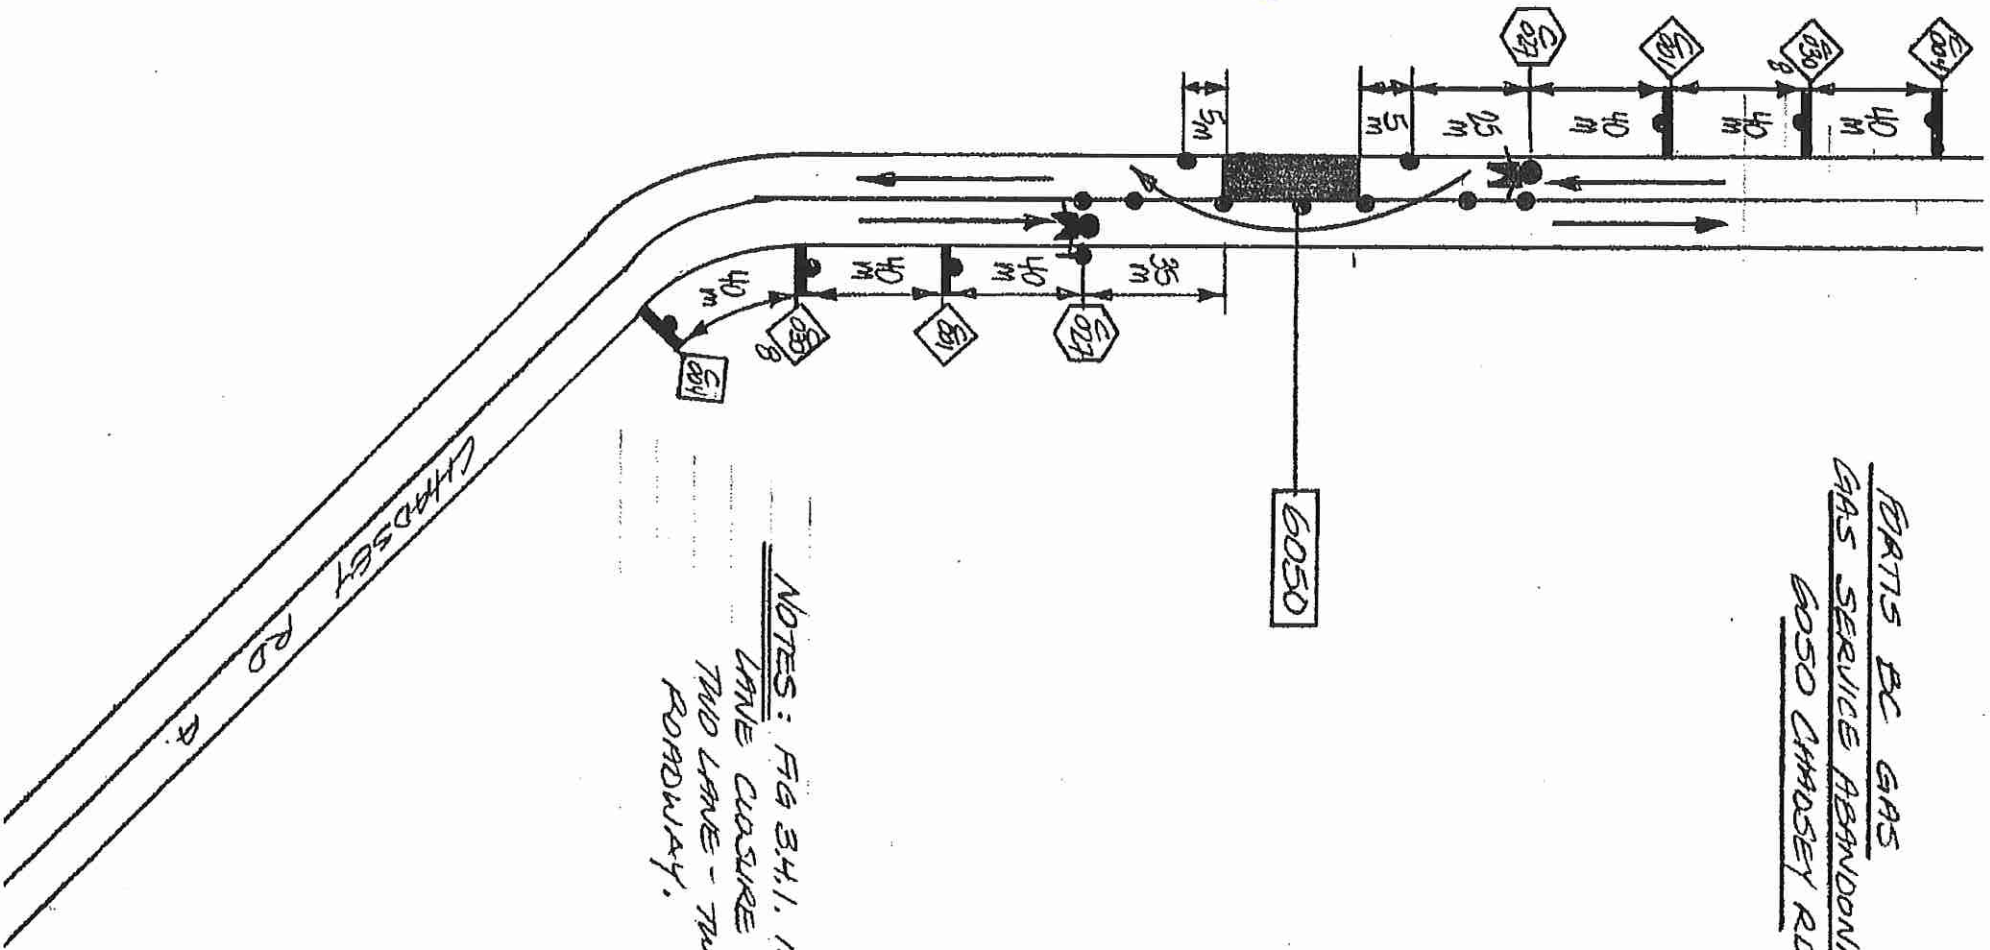

# 4110283249

**Nearest Intersection: Chadsey Rd and South Sumas Rd.**  
Distance from lot to intersection is 721 meters (8 degrees West of North).  
View Scale: 1:1000

**6050 Chadsey Rd A, Chilliwack**

Order #: 30963638 Prem #: 10080008 City Limits: Chilliwack

X: 1286934830.00 Y: 463026382.00

2017/11/28

PARTS BC GAS  
GAS SERVICE ABANDONMENT  
6050 CHADSEY RD.

NOTES: FIG 34.1. MANUAL  
LANE CLOSURE WITH TAPS  
TWO LANE - TWO WAY  
ROADWAY.